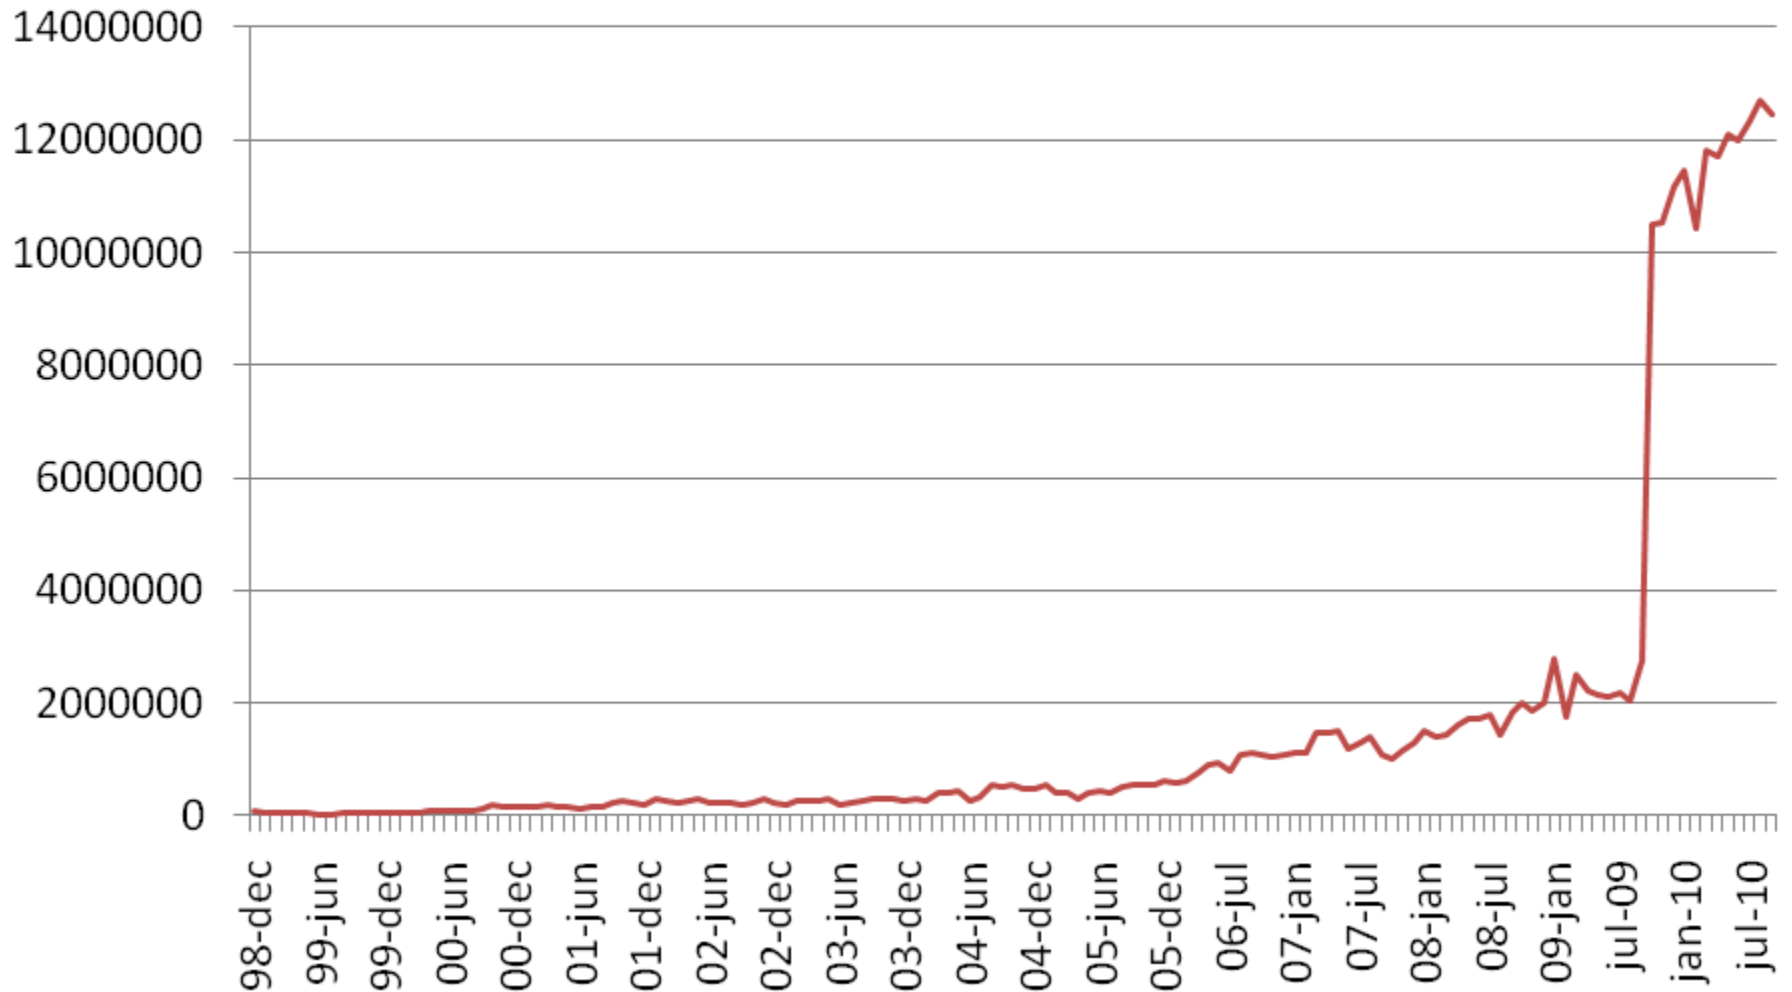

9,000,000

100,000

ERICSSON

Swedsoft

QuickSort

```
quickSort [] = []  
quickSort (x:xs) = quickSort [y | y<-xs, y<=x] ++ [x] ++ quickSort [y | y<-xs, y>x]
```

Requests per month to www.erlang.org

VOLVO